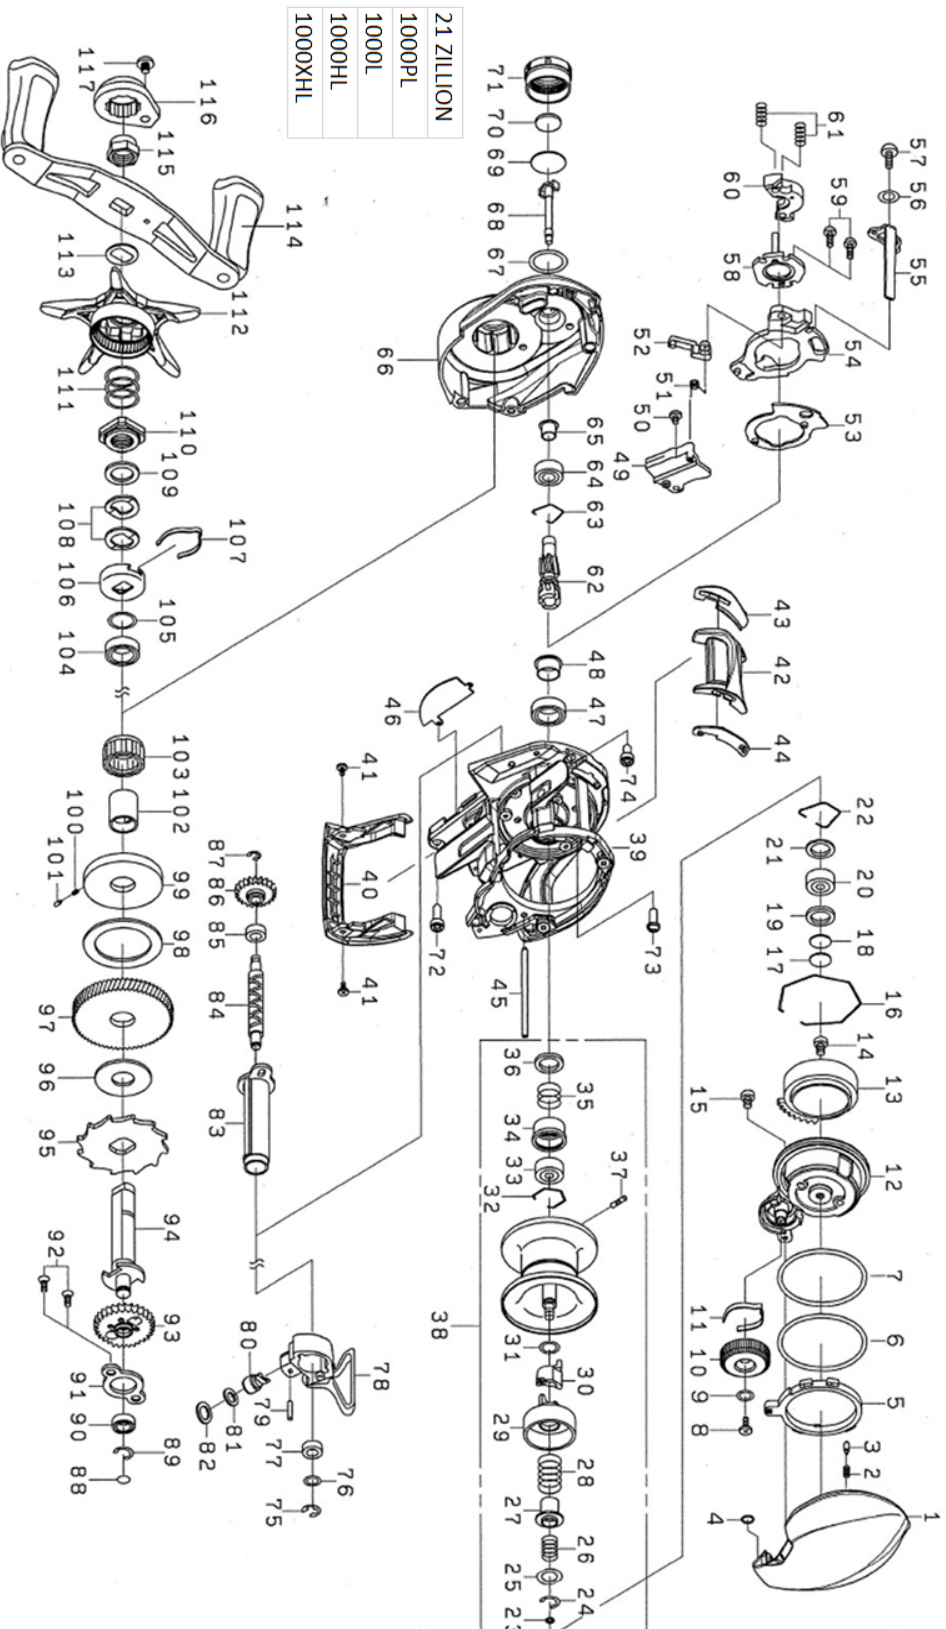

21 ZILLION SV (G) TW100L

Feel Alive.

Please quote by part number, not key number when ordering.
spares@daiwaaustralia.com.au PH: (02) 8644 8644

REEL NAME	MGFT CODE	KEY NO	PARTS CODE	DESCRIPTION
21 ZILLION SV (G) TW100L		1	6M054501	RIGHT SIDE PLATE
21 ZILLION SV (G) TW100L		2	6J631901	LEVER PLATE SPRING
21 ZILLION SV (G) TW100L		3	6J286301	LEVER PLATE PIN
21 ZILLION SV (G) TW100L		4	6J197901	RIGHT SIDE PLATE O RING
21 ZILLION SV (G) TW100L		5	6M049001	LEVER PLATE (A)
21 ZILLION SV (G) TW100L		6	6J286101	LEVER PLATE (B)
21 ZILLION SV (G) TW100L		7	6J645201	LEVER PLATE (C)
21 ZILLION SV (G) TW100L		8	6G940402	BRAKE DIAL SCREW
21 ZILLION SV (G) TW100L		9	6H159201	BRAKE DIAL WASHER
21 ZILLION SV (G) TW100L		10	6M053601	BRAKE DIAL
21 ZILLION SV (G) TW100L		11	6H663401	BRAKE DIAL SPRING
21 ZILLION SV (G) TW100L		12	6M054601	SET PLATE
21 ZILLION SV (G) TW100L		13	6M054701	MAGNET HOLDER
21 ZILLION SV (G) TW100L		14	6H666002	SET PLATE SCREW (A)
21 ZILLION SV (G) TW100L		15	6G939303	SET PLATE SCREW (B)
21 ZILLION SV (G) TW100L		16	6J315701	MAGNET HOLDER RETAINER
21 ZILLION SV (G) TW100L		17	63757404	RS SPOOL ADJUST WASHER (A)
21 ZILLION SV (G) TW100L		18	63757411	RS SPOOL ADJUST WASHER (B)
21 ZILLION SV (G) TW100L		19	6G185101	RS SPOOL ADJUST WASHER (C)
21 ZILLION SV (G) TW100L		20	6G511503	RS BALL BEARING
21 ZILLION SV (G) TW100L		21	6G703201	RS BALL BEARING O RING
21 ZILLION SV (G) TW100L		22	6F032201	RS BALL BEARING RETAINER
21 ZILLION SV (G) TW100L		23	6H770601	SPOOL SHAFT O RING
21 ZILLION SV (G) TW100L		24	63208002	BRAKE CUP SPRING RETAINER
21 ZILLION SV (G) TW100L		25	6J497001	BRAKE CUP SPRING WASHER
21 ZILLION SV (G) TW100L		26	6M042201	BRAKE CUP SPRING (A)
21 ZILLION SV (G) TW100L		27	6M165701	BRAKE CUP COLLAR (A)
21 ZILLION SV (G) TW100L		28	6M042001	BRAKE CUP SPRING (B)
21 ZILLION SV (G) TW100L		29	6M055001	BRAKE CUP
21 ZILLION SV (G) TW100L		30	6M041701	BRAKE CUP COLLAR (B)
21 ZILLION SV (G) TW100L		31	63755202	BRAKE CUP WASHER
21 ZILLION SV (G) TW100L		32	6J149501	SPOOL BALL BEARING RETAINER
21 ZILLION SV (G) TW100L		33	6G511503	SPOOL BALL BEARING
21 ZILLION SV (G) TW100L		34	6H232201	SPOOL BALL BEARING COLLAR
21 ZILLION SV (G) TW100L		35	6M052601	SPOOL BALL BEARING SPRING
21 ZILLION SV (G) TW100L		36	6M052501	SPOOL BALL BEARING WASHER
21 ZILLION SV (G) TW100L		37	6H358801	SPOOL PIN
21 ZILLION SV (G) TW100L		38	6Z025976	SPOOL ASSY
21 ZILLION SV (G) TW100L		39	6M207601	FRAME
21 ZILLION SV (G) TW100L		40	6M041001	FRONT COVER
21 ZILLION SV (G) TW100L		41	6H531508	FRONT COVER SCREW
21 ZILLION SV (G) TW100L		42	6M048401	CLUTCH LEVER
21 ZILLION SV (G) TW100L		43	6M040501	CLUTCH LEVER PLATE (L)
21 ZILLION SV (G) TW100L		44	6M040601	CLUTCH LEVER PLATE (R)
21 ZILLION SV (G) TW100L		45	6M041101	STABILIZER BAR
21 ZILLION SV (G) TW100L		46	6M047901	FRAME PLATE
21 ZILLION SV (G) TW100L		47	6G431004	PINION BALL BEARING (A)
21 ZILLION SV (G) TW100L		48	6J764501	PINION BALL BEARING (A) COLLAR
21 ZILLION SV (G) TW100L		49	6M048301	CLUTCH TRIP LEVER PLATE (A)
21 ZILLION SV (G) TW100L		50	6H531508	CLUTCH TRIP LEVER PLATE (A) SCREW
21 ZILLION SV (G) TW100L		51	6M060601	CLUTCH TRIP LEVER PLATE SPRING
21 ZILLION SV (G) TW100L		52	6J638601	CLUTCH TRIP LEVER
21 ZILLION SV (G) TW100L		53	6M048201	CLUTCH CAM PLATE (A)
21 ZILLION SV (G) TW100L		54	6M048001	CLUTCH CAM
21 ZILLION SV (G) TW100L		55	6M048101	CLUTCH BAR
21 ZILLION SV (G) TW100L		56	6M070001	CLUTCH BAR WASHER
21 ZILLION SV (G) TW100L		57	6B360406	CLUTCH BAR SCREW
21 ZILLION SV (G) TW100L		58	6H659101	CLUTCH CAM PLATE (B)
21 ZILLION SV (G) TW100L		59	6B032904	CLUTCH CAM PLATE (B) SCREW
21 ZILLION SV (G) TW100L		60	6M157501	YOKE